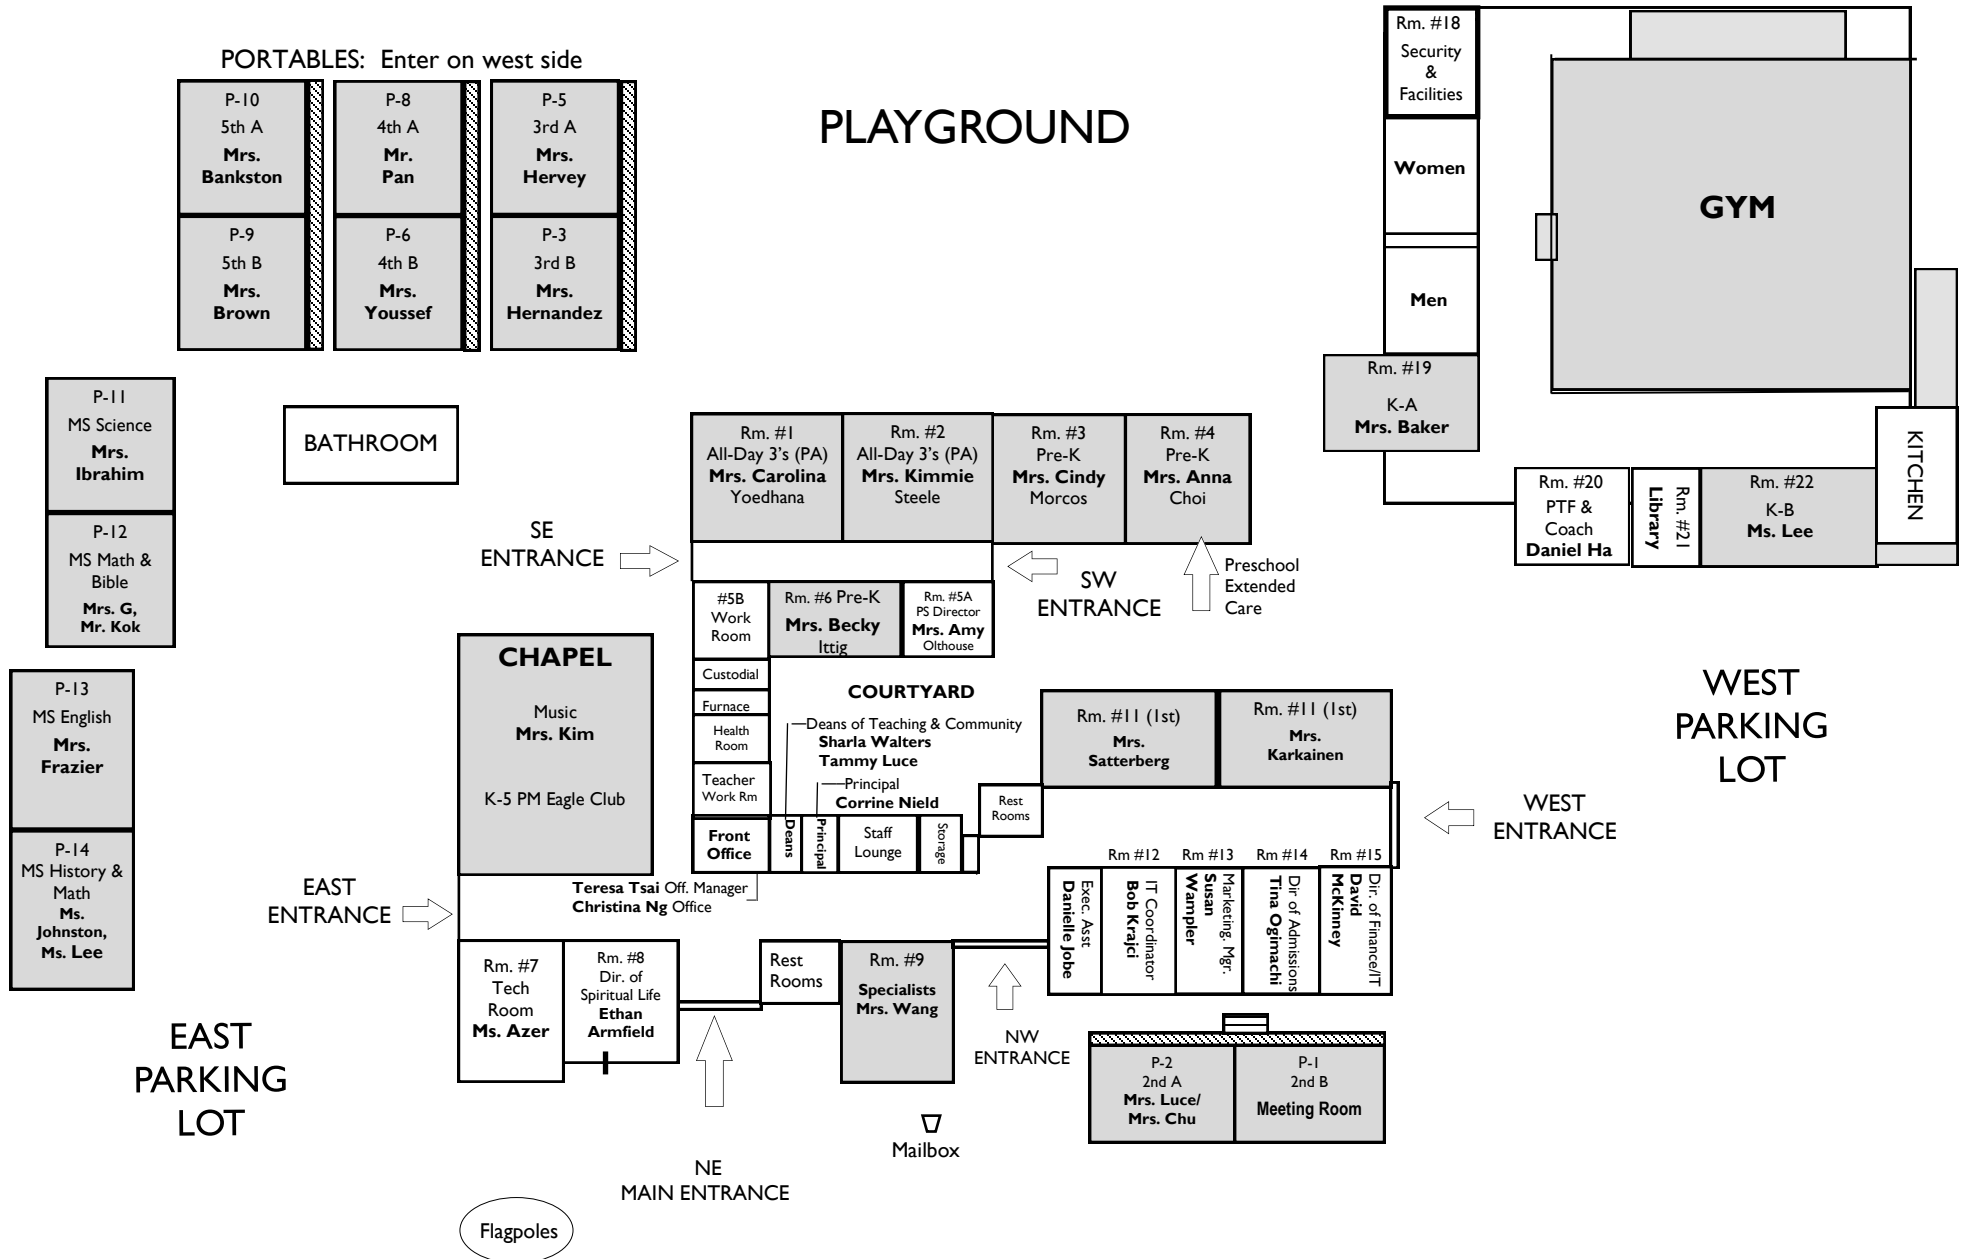

ECS CAMPUS MAP—2024-2025

Map Not To Scale—See Also Traffic Pattern Map (rev. 7/30/24)

ECSTRAFFIC PATTERN MAP—2024-2025

Map Not To Scale—(rev. 7/30/24)

Map Key

 Pick Up & Waiting Location

Dismissal Times:
K-2nd: 3:05
3rd-8th: 3:20

If picking up before dismissal time, please check in at the Front Office.