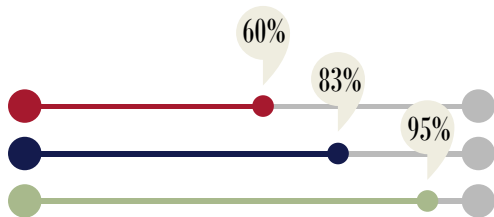

Eastside Christian School

Infographic 2018

Low Tuition Cost

Our annual tuition has no hidden fees and is one of the lowest on the Eastside. We believe you'll find our all-inclusive K-5 ($12,900) and 6-8 tuition ($13,400) to be a superb value for private education in our area.

ecswa.org/admissions

Christian Worldview

From daily Bible teaching to weekly Chapel, spiritual development to leadership training, we emphasize Christian values, relationships, behavior and character in all that we do.

ecswa.org/spiritual-life

Education Excellence

ECS is a local leader in academics. In addition to our accelerated math program, we have significantly more students meeting the standards of the Washington State Smarter Balanced tests than their peers in both local and state-wide public schools.

ecswa.org/academics/test-scores

Student-Teacher Ratio

Our low student-teacher ratios enable our teachers to give each student personalized attention throughout the year.

Preschool - 7:1

Kindergarten-1st grade - 9:1

2nd-5th grade - 15:1

Middle School - 15:1

Loving Community

More than 90% of our K-7 families choose to re-enroll each year. This is one of several indications that families love our Christ-centered community.

Students thrive because they are known and loved by caring staff and supportive families.