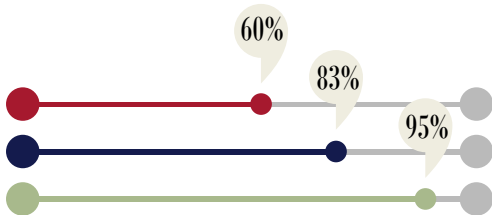

Eastside Christian School

Infographic 2018

Low Tuition Cost

Our annual tuition has no hidden fees and is one of the lowest on the Eastside. We believe you'll find our all-inclusive K-5 ($12,900) and 6-8 tuition ($13,400) to be a superb value for private education in our area.

ecswa.org/admissions

Christian Worldview

From daily Bible teaching to weekly Chapel, spiritual development to leadership training, we emphasize Christian values, relationships, behavior and character in all that we do.

ecswa.org/spiritual-life

Education Excellence

ECS is a local leader in academics. In addition to our accelerated math program, we have significantly more students meeting the standards of the Washington State Smarter Balanced tests than their peers in both local and state-wide public schools.

ecswa.org/academics/test-scores

Student-Teacher Ratio

Our low student-teacher ratios enable our teachers to give each student personalized attention throughout the year.

Preschool - 7:1

Kindergarten-1st grade - 9:1

2nd-5th grade - 15:1

Middle School - 15:1

Loving Community

More than 90% of our K-7 families choose to re-enroll each year. This is one of several indications that families love our Christ-centered community.

Students thrive because they are known and loved by caring staff and supportive families.